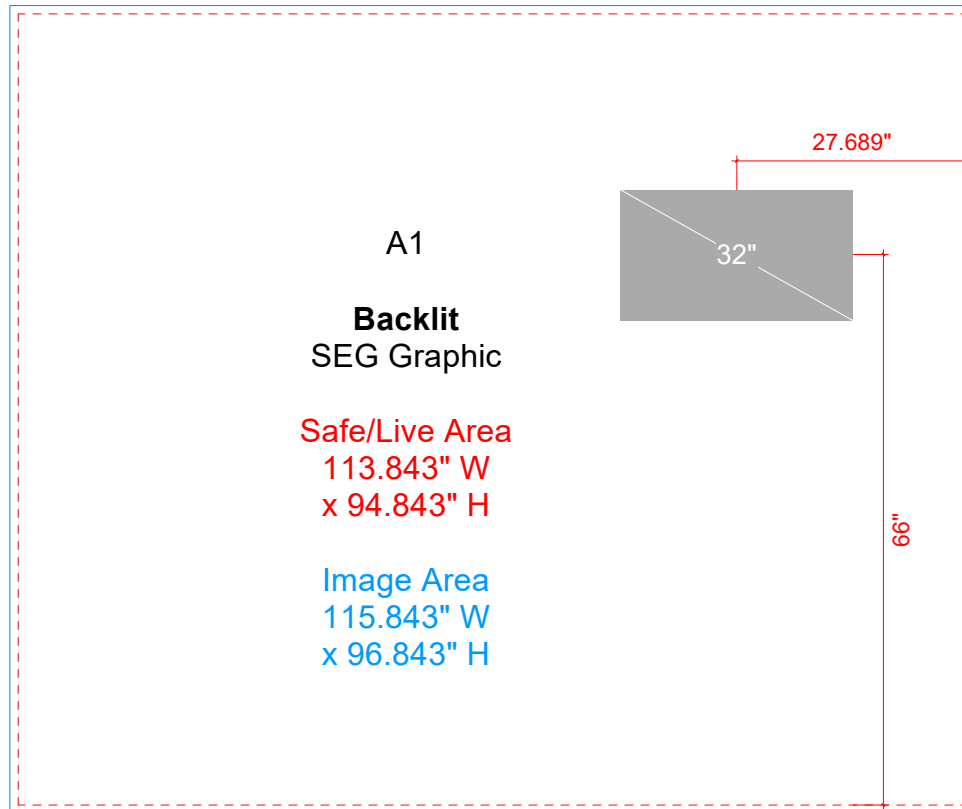

All Raster Art (jpg, tiff, pbg, etc.) must be at least **100 DPI** at print size.

All Raster Art (jpg, tiff, pbg, etc.) must be at least **100 DPI** at print size.

A2

Backlit
SEG Graphic

Safe/Live Area
22" W x 37.843" H

Image Area
24" W x 39.843" H